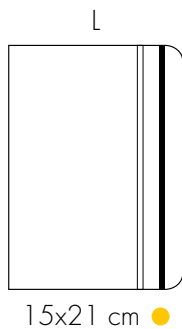

artWORK book is perfect for drafting sketches and designs in the studio or outside in the open. This notebook for sketches is made from high-quality paper that supports a wide range of artists' tools and offers an optimal resistance to erasers. Every *artWORK book* transforms itself into an archive of your works of art and has the following characteristics:

- 128 blank pages "SKETCH" in 160 gram paper, 32 dotted pages "DESIGN" in 120 gram paper, and 32 pages of semi-transparent pages "SHARED IDEAS" in 95 gram tracing paper that is perforated and detachable.

Developed for professionals and for anyone with a passion for art, *artWORK book* leaves space to observations and to the imagination to create sketches and designs from your world.

FORMATS

15x21 cm ●