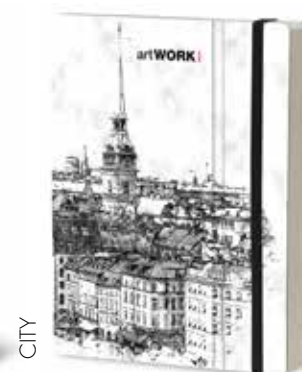

CITY

230XL (19x25)
(7.5" X 10")

ARTWORK BOOK COLLECTIONS 3